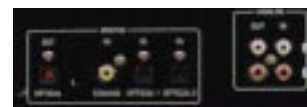

\*Black version is available.

Input/Output Terminals

## Full-sized MD Recorder for Free-Style Digital Entertainment

The DMD-800 is an affordable MD recorder with the wealth of recording and editing functions that are the hallmark of MD technology. Since the DMD-800 is also endowed with highly-acclaimed DENON digital audio technology, this unit gives you exceptionally high sound quality in addition to the editing functions.

The DMD-800 further includes a rich array of input and output terminals to fully accommodate the needs of a digital recorder, naturally including direct digital recording from a CD player equipped with an optical or coaxial digital output terminal. The front panel of the DMD-800 is made of aluminum appropriate to the unit's high functionality. Its tasteful appearance contributes a complementary presence to the interior of virtually any audio listening room.

### ■ Recording and Playback Circuits Designed for High-quality Sound

The recording circuitry of the DMD-800 delivers high-quality sound not only in direct digital recordings but from analog sources as well. A high S/N ratio is realized through the DMD-800's Delta Sigma A/D converter to produce a rich sonic image with broad, transparent dimensions. The 128fs, 3D digital noise filter serves to bring out all the subtle nuances of music, from the powerful signals of the deep bass range to the delicate signals of the highest ranges.